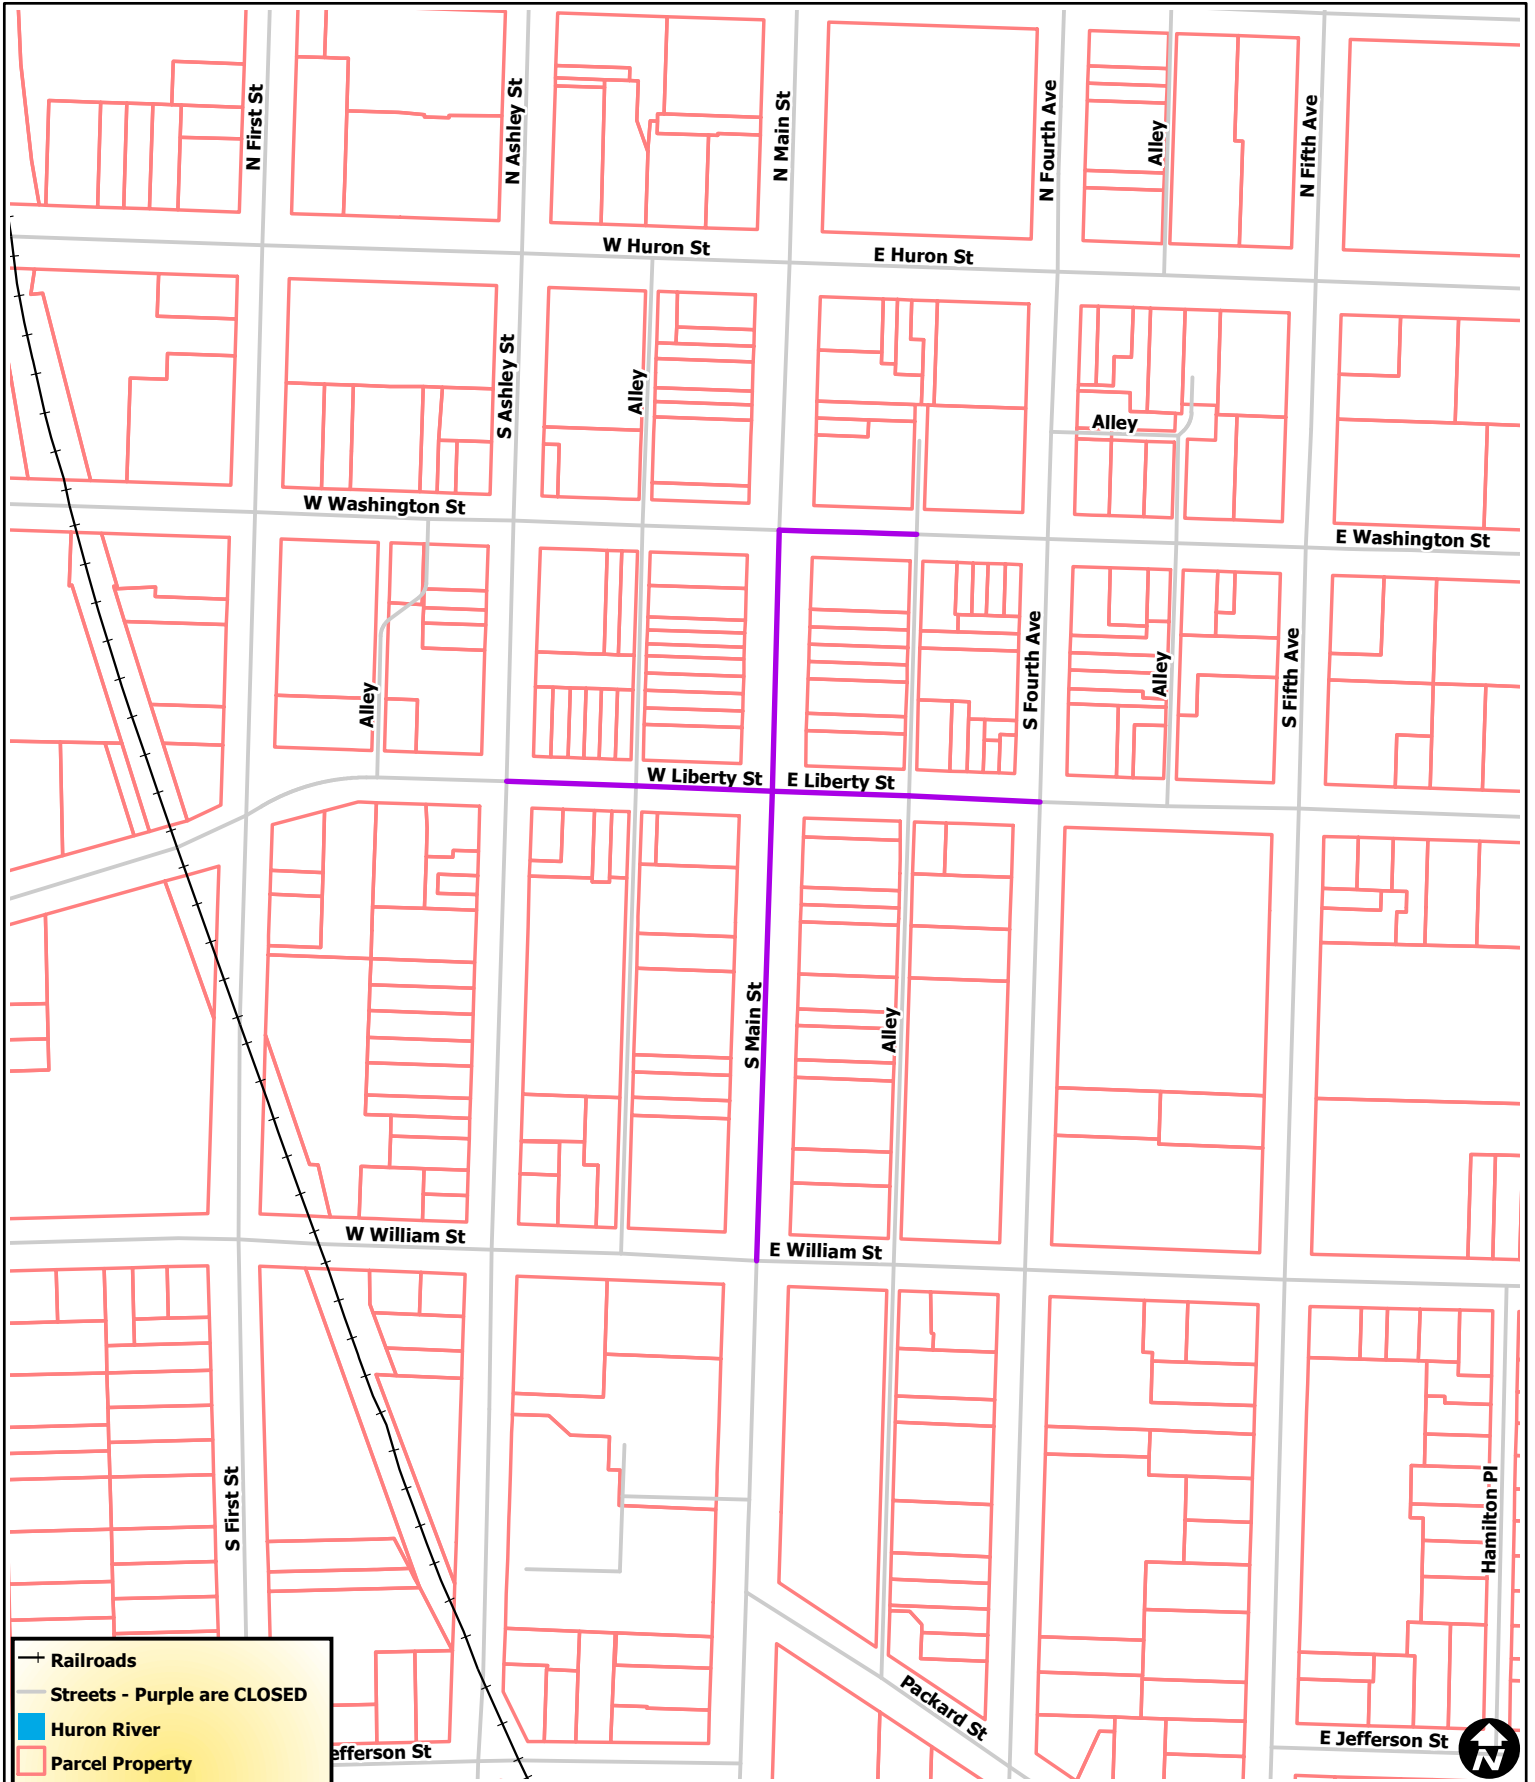

Taste of Ann Arbor & The Rest of the World

- Railroads
- Streets - Purple are CLOSED
- Huron River
- Parcel Property
- Park Property
- School Property
- Non City Open Space Property
- University Property

City of Ann Arbor Map Disclaimer:

Map Created: 1/27/2012